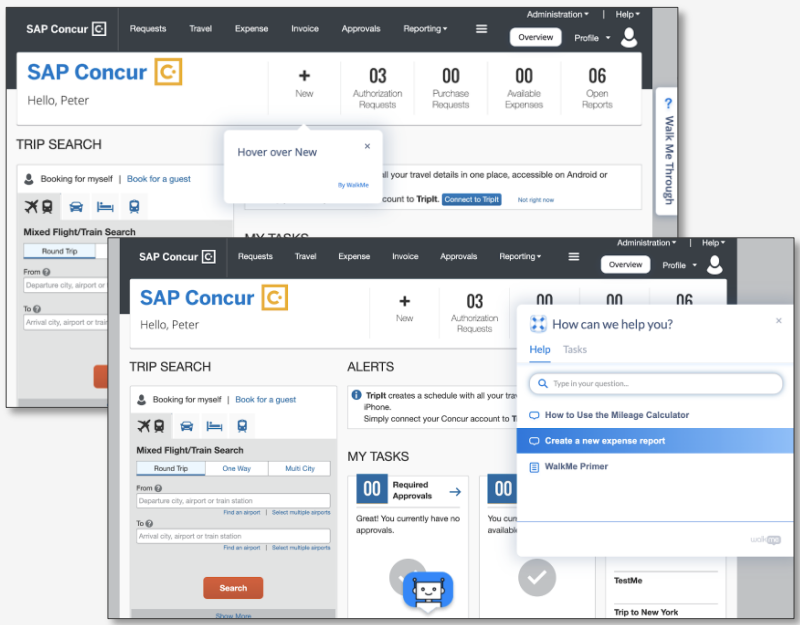

ACQUIS + walkme

Let Acquis Help Transform Your SAP® Concur® End-User Experience with ‘Concur User Assistant by WalkMe’

WalkMe is a cloud-based **Digital Adoption Platform** enabling organizations to effectively accelerate SAP Concur user adoption, measure digital transformations, and quickly achieve software ROI.

Acquis can implement your customized **Concur User Assistant by WalkMe** solutions to deliver real-time end-user training, drive engagement, maximize productivity and gather insights on your organization’s usage of SAP Concur.

The walkme Advantage

- Automate User Onboarding
- Create Smart Walk-thrus
- Interactive Action Bots
- Increase SAP Concur Adoption
- Drive Self-Service Support
- Increase Compliance

Pricing Packages

Starter	Starter Plus	Advanced	Advanced Plus
5 Solutions	5 Solutions + Optimization	10 Solutions	10 Solutions + Optimization
Build and launch 'Concur User Assistant with WalkMe' with 5 solutions*	Build and launch 'Concur User Assistant with WalkMe' with 5 solutions* Post-implementation product analytics to track usage and life cycle management	Build and launch 'Concur User Assistant with WalkMe' with 10 solutions*	Build and launch 'Concur User Assistant with WalkMe' with 10 solutions* Post-implementation product analytics to track usage and life cycle management
\$22,500**	\$32,500**	\$41,000**	\$53,000**

Acquis also offers a **fully customized** 'Concur User Assistant by WalkMe' package tailored to your organization. Custom scoping would be priced based on **Time & Materials**

**Each WalkMe solution includes up to 10 user interactions (e.g. clicks, hover, inputs)
**Additional fees may apply for multi-language capability*